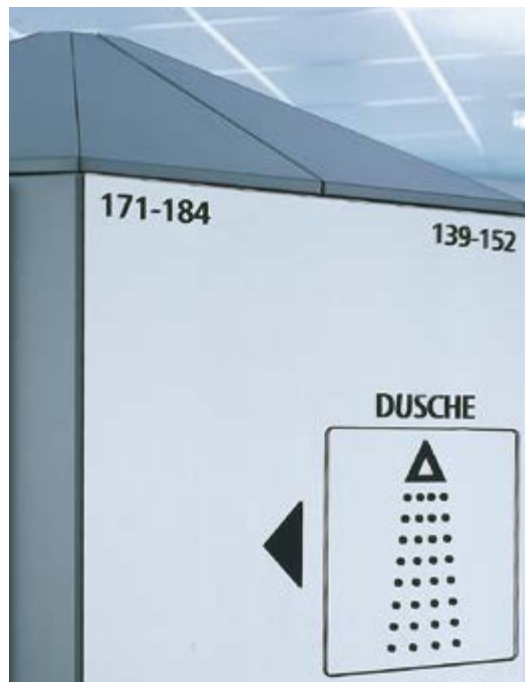

Labeling and orientation

What good is the best changing room facility if you keep getting lost in it? C+P labeling systems put an end to this problem. From simple locker numbering to direction signs with graphics – you'll find your way around! Orientation is more than just a small detail.

Color	White aluminum	Black gray
Order no.	4500-74965	4500-74972
Price €	4,-	4,-

Locker row signs

- Digit combination with **7** characters each
- Choice of 2 colors (white aluminum or black gray – **please specify**)
- Numbering from ... to ... according to customer requirements (**please specify**)