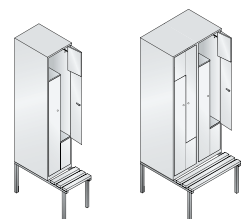

Clear opening dimensions per compartment (H x W x D): 1225 x 350/160 x 480 mm
Height of the wide section: 340 mm

Special folding-door mechanism:

- low space requirements
- no risk of collision
- comfortable operation via locks in the center

Z lockers

on base 100 mm high,
doors in color of the body and 10 mm
height adjustment

1. Dimensions and design

| | | |
|--------------------|----------|----------|
| Width | 420 | 820 |
| Depth | 510 | 510 |
| Height | 1820 | 1820 |
| for no. of persons | 2 | 4 |
| CSC | 3 | 5 |
| Order no. | 8023-122 | 8023-224 |
| Price € | 555,- | 895,- |

Z lockers

on bench built
underneath the locker,
with hardwood bench slats

1. Dimensions and design

| | | |
|--|----------|----------|
| | 420 | 820 |
| | 510/825 | 510/825 |
| | 2090 | 2090 |
| | 2 | 4 |
| | 3 | 5 |
| | 8053-122 | 8053-224 |
| | 675,- | 1.040,- |

Clear opening dimensions per compartment (H x W x D): 1225 x 350/160 x 480 mm
Height of the wide section: 340 mm

The practical rail with sliding hooks is very user-friendly and allows several garments to be hung at intervals.