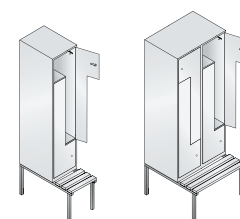

Clear opening dimensions per compartment (H x W x D): 1225 x 350/160 x 480 mm
Height of the wide section: 340 mm

The practical rail with sliding hooks is very user-friendly and allows several garments to be hung at intervals.

Z lockers

on base 100 mm high,
doors in color of the body and 10 mm
height adjustment

1. Dimensions and design

| | 420 | 820 |
|--------------------|-----------------|-----------------|
| Width | 420 | 820 |
| Depth | 510 | 510 |
| Height | 1820 | 1820 |
| for no. of persons | 2 | 4 |
| CSC | 3 | 5 |
| Order no. | 8123-122 | 8123-224 |
| Price € | 455,- | 695,- |

Z lockers

on bench built
underneath the locker,
with hardwood bench slats

1. Dimensions and design

| | 420 | 820 |
|--------------------|-----------------|-----------------|
| Width | 510/825 | 510/825 |
| Height | 2090 | 2090 |
| for no. of persons | 2 | 4 |
| CSC | 3 | 5 |
| Order no. | 8153-122 | 8153-224 |
| Price € | 575,- | 840,- |